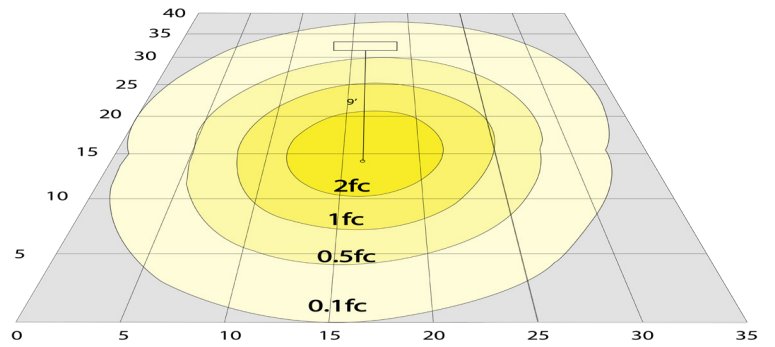

Phone: (877) 805-2252 | Fax: (877) 805-2252
www.westgatemfg.com

Photometrics: T8-EZX-MCT-GS-3FT-12W-F

BUG Rating: B1-U3-G1

Simulation based on 5000K, Area 40' x 35' Mounting Height: 9'

Other Views:

Close-up View