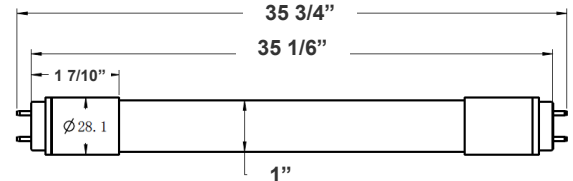

Customer Name: _____

Project Name: _____

Note: _____

Type: _____

35 3/4"(L) X 1" (D)

Features

- Type A + B (Dual UL)
- Type A: With Existing Ballast - UL No. E366061
- 5-Year Warranty
- Type B: Ballast Override (AC Direct), Connect One End or Both Ends (Dual Function) - UL No. E342884

Technical Specifications

Electrical:

- Voltage: 120-277V; 50/60Hz AC
- Power Factor: >0.90
- THD: <20%
- Wattage: 12W
- Efficacy: 125 LPW

Mechanical:

- Base Type: G13
- Better Transparency and Thermal Conductivity than Plastic
- Lens: With Shatter-Proof Film
- Frosted Lens
- Ambient Operating Temperature: -13°F to 113°F
- IP Rating: IP20 (Indoor)