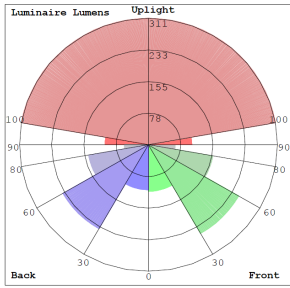

Photometrics: T8-EZX-MCT-GS-3FT-12W-F

BUG Rating: B1-U3-G1