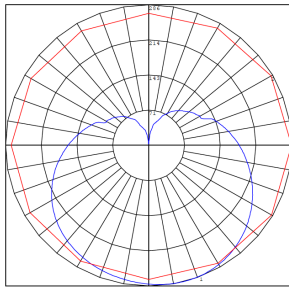

Phone: (877) 805-2252 | Fax: (877) 805-2252
www.westgatemfg.com

Photometrics: T8-EZX-MCT-GS-3FT-12W-F

BUG Rating: B1-U3-G1

Simulation based on 5000K, Area 40' x 35' Mounting Height: 9'

Other Views:

Close-up View